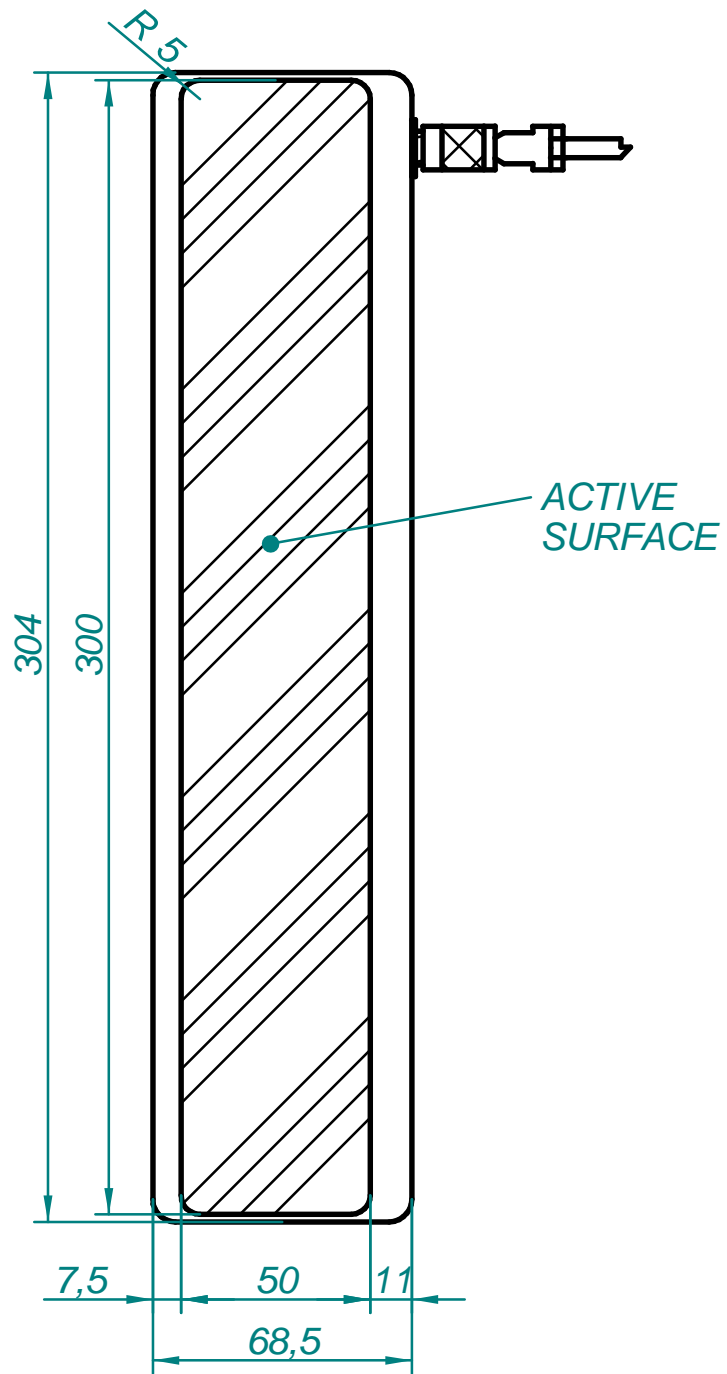

ALL UNITS IN MILLIMETERS

								Escala: 1:2
							EXTERNAL MEASURES	
BKL3005								

ALL UNITS IN MILLIMETERS

								Escala: 1:2
Company DCM Sistemas S.L.				Name: EXTERNAL MEASURES				
				Reference: BKL3005				