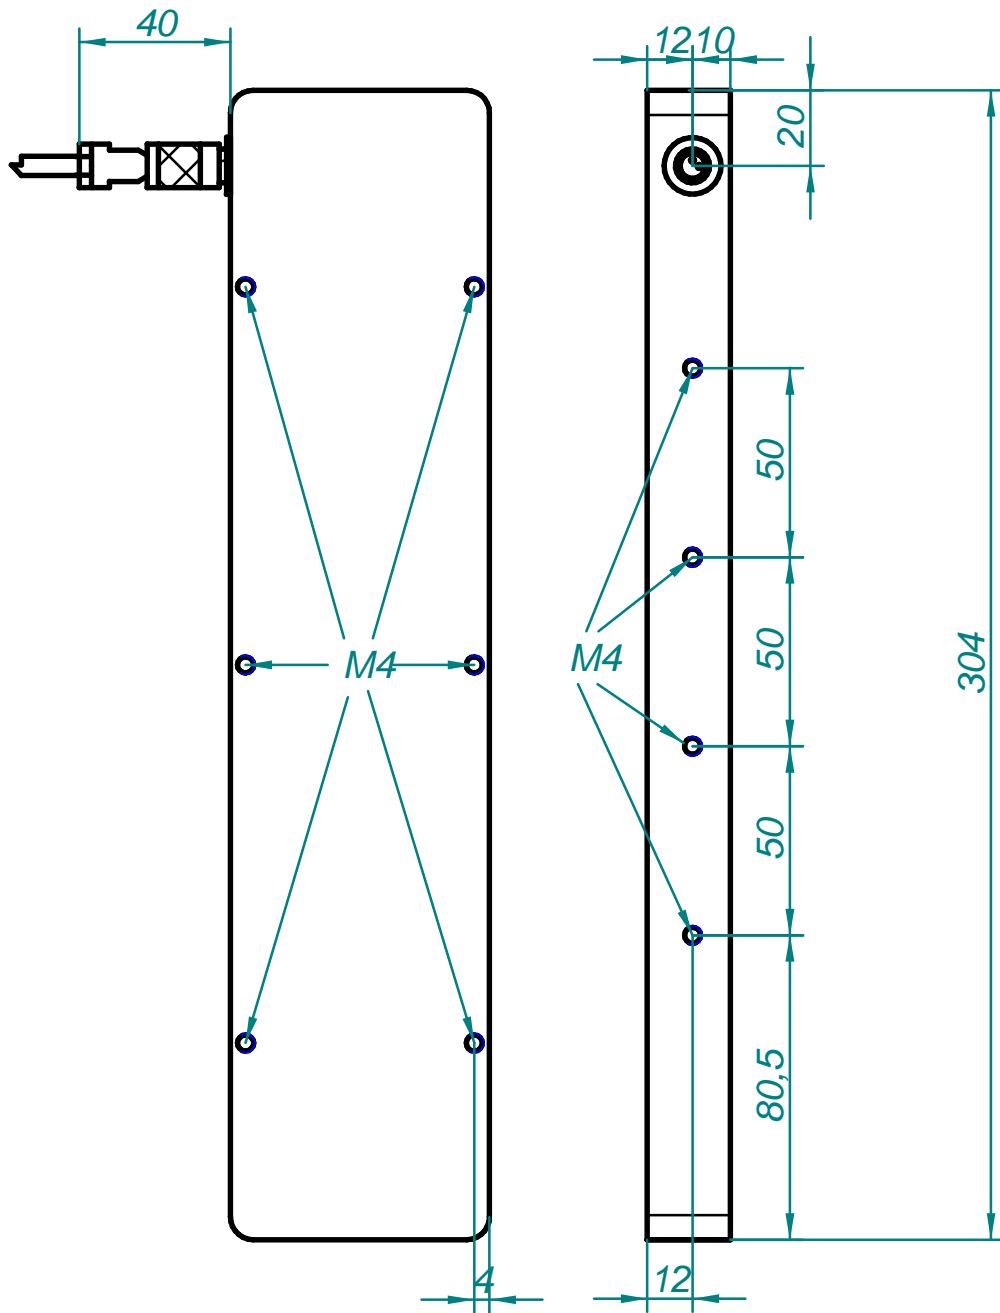

ALL UNITS IN MILLIMETERS

								Escala: 1:2
							EXTERNAL MEASURES	
BKL3005								

ALL UNITS IN MILLIMETERS

								Escala: 1:2
Company DCM Sistemas S.L.				Name: EXTERNAL MEASURES				
				Reference: BKL3005				