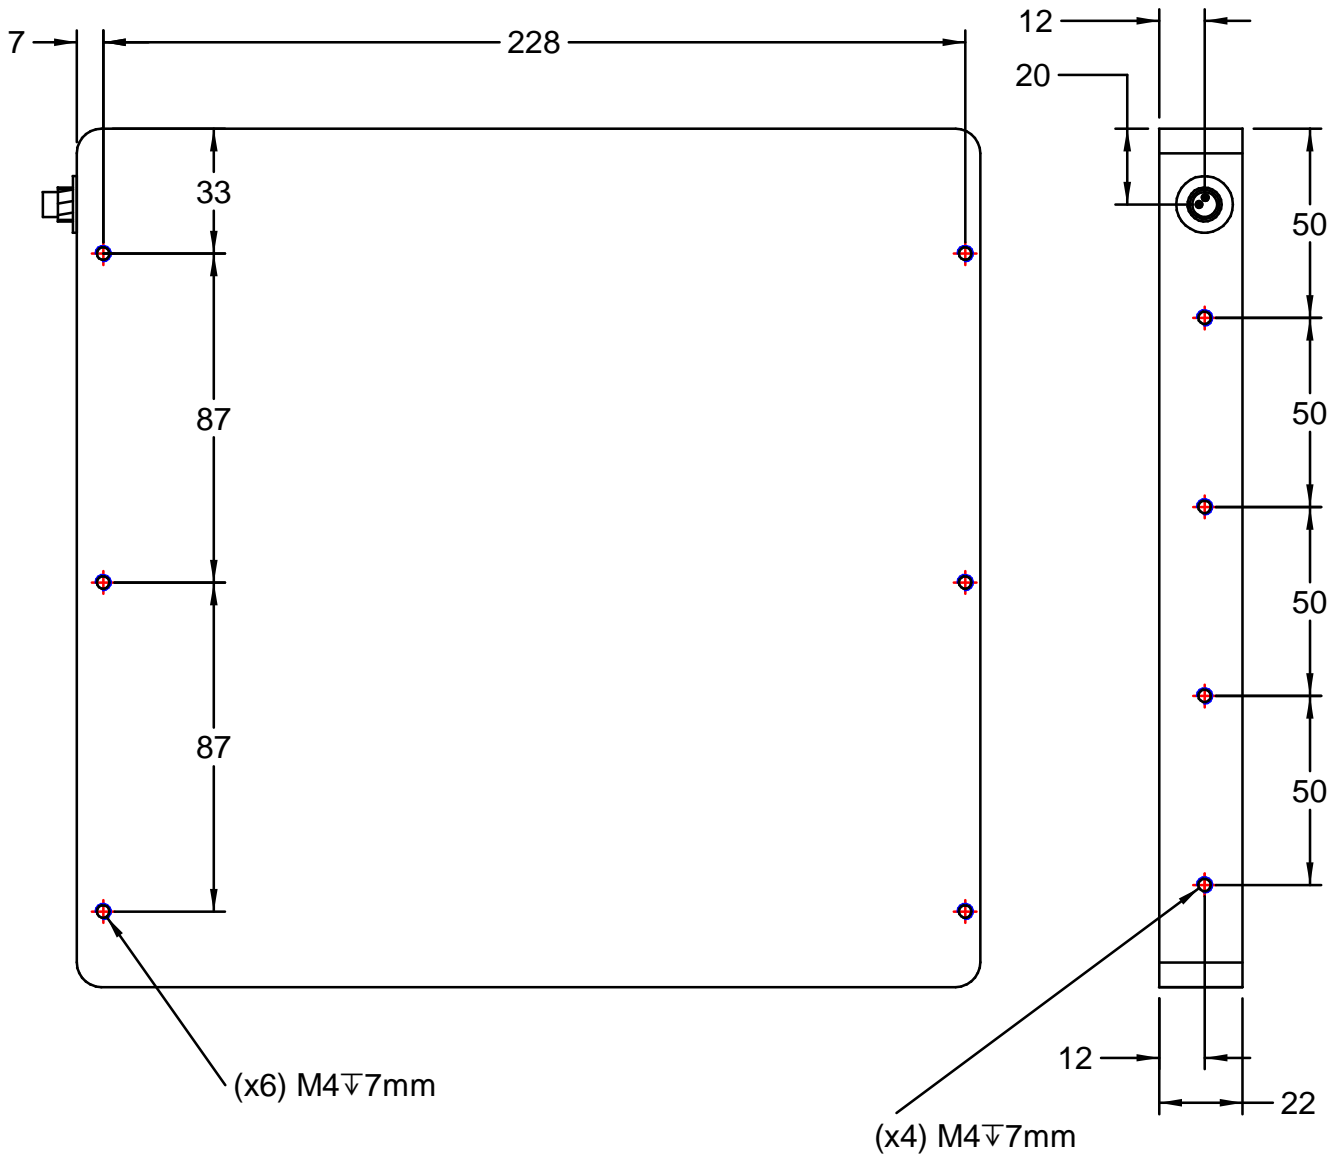

Drawn by:		All Dimensions in mm Tolerance class in accordance with ISO 2768 medium	Sheet n°: EXT-1	Size A4	Date	Scale: 1:2
Company			Title/Name: BKL2222A - MAIN DIMENSIONS			
	Reference: BKL2222A-EXT-1			Replace to:	Replaced by:	

Drawn by:		All Dimensions in mm Tolerance class in accordance with ISO 2768 medium	Sheet n°: EXT-2	Size A4	Date	Scale: 1:2
Company 		Title/Name: BKL2222A - MAIN DIMENSIONS				
Reference: BKL2222A-EXT-2			Replace to:	Replaced by:		