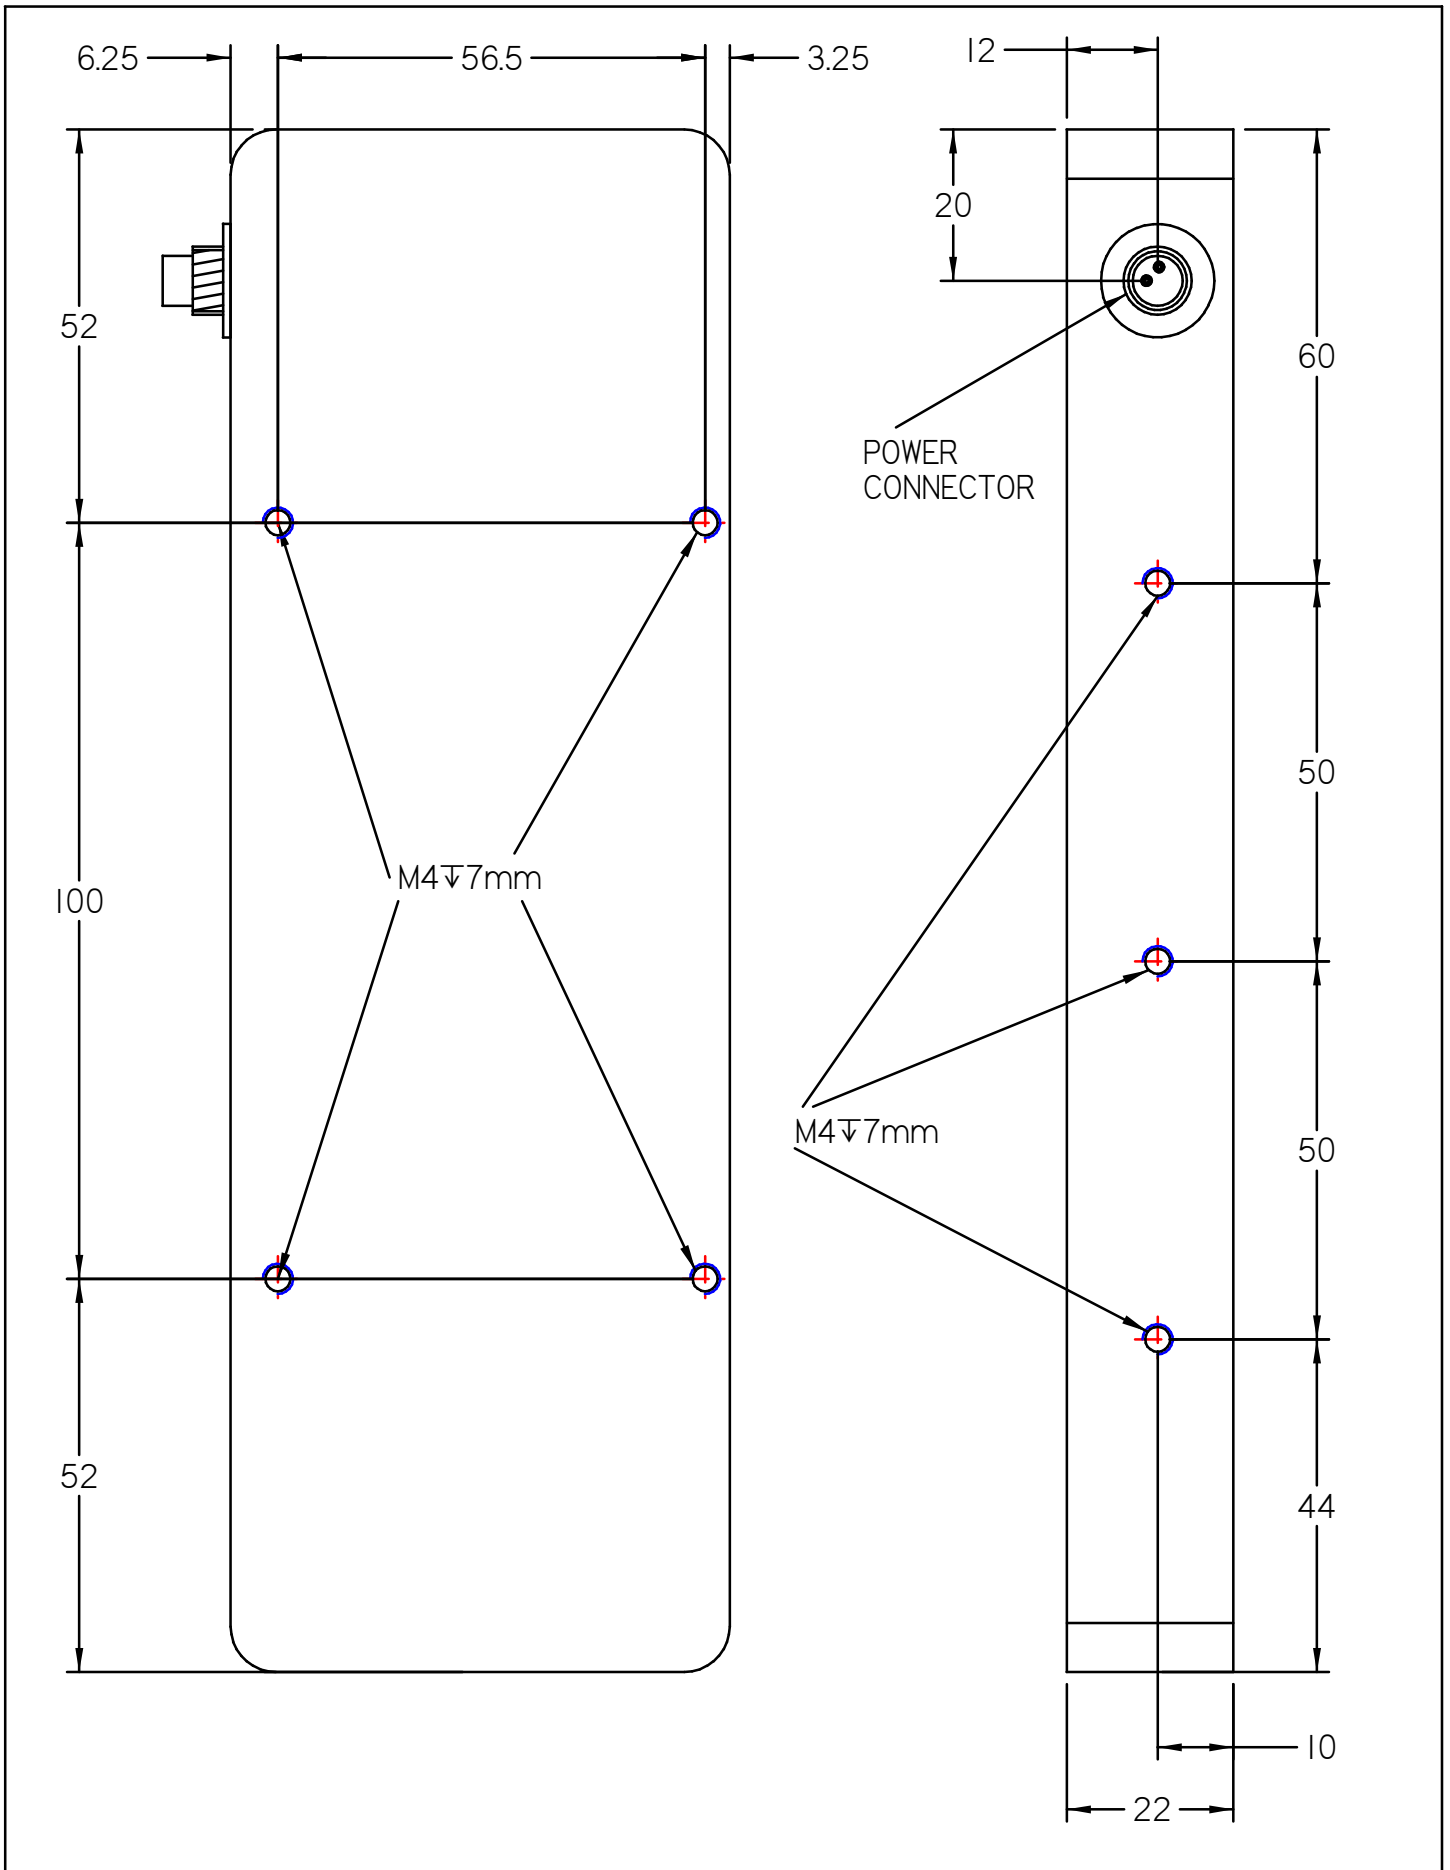

Drawn by:		All Dimensions in mm Tolerance class in accordance with ISO 2768 medium	Sheet n°: EXT-1	Size A4	Date	Scale: 1:1
Company			Title/Name: BKL2005A - MAIN DIMENSIONS			
			Reference: BKL2005A-EXT-1	Replace to:	Replaced by:	

Drawn by:		All Dimensions in mm Tolerance class in accordance with ISO 2768 medium	Sheet n°: EXT-2	Size A4	Date	Scale: 1:1
Company  DCM S I S T E M E S		Title/Name: BKL2005A - MAIN DIMENSIONS				
Reference: BKL2005A-EXT-2			Replace to:	Replaced by:		