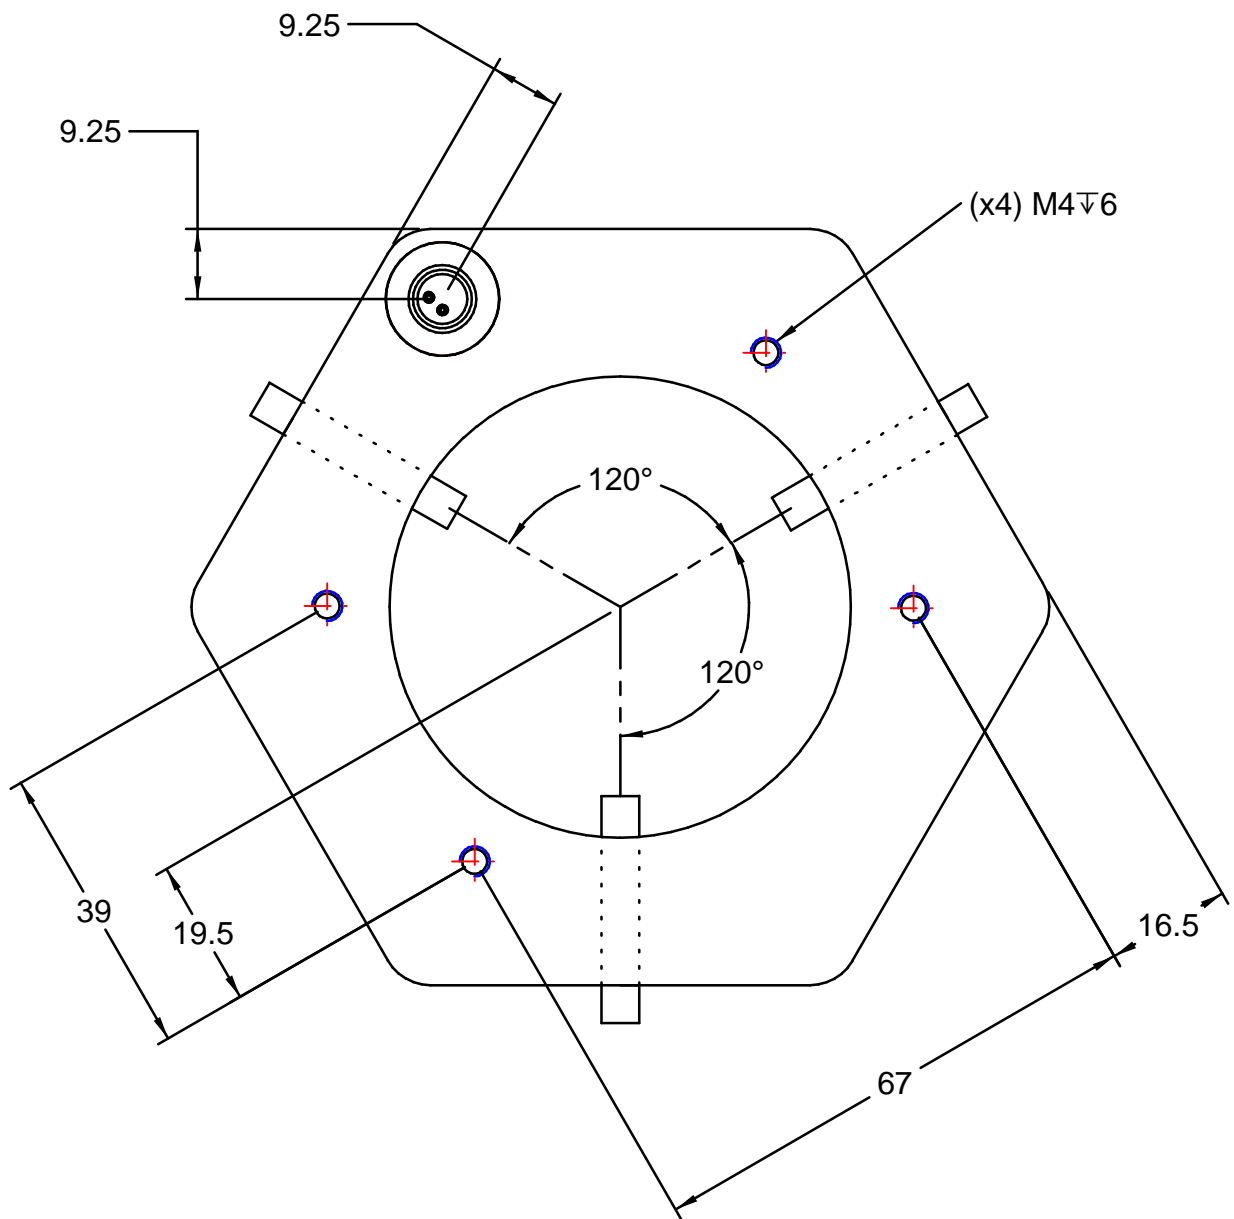

Drawn by:		All Dimensions in mm Tolerance class in accordance with ISO 2768 medium	Sheet n°: EXT-1	Size A4	Date	Scale: 1:1
Company 		Title/Name: ALU1006A - MAIN DIMENSIONS				
Reference: ALU1006AEXT			Replace to:	Replaced by:		

Drawn by:		All Dimensions in mm Tolerance class in accordance with ISO 2768 medium	Sheet n°: EXT-2	Size A4	Date	Scale: 1:1	
Company 		Title/Name: ALU1006A - MAIN DIMENSIONS				Reference:	Replace to:
		ALU1006AEXT					Replaced by: